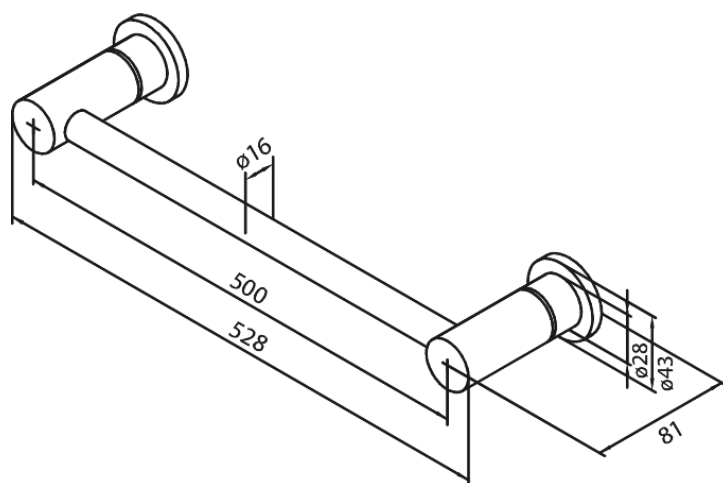

Bathroom Accessories

Towel Rail 500 mm

Article no.: 483047700
Finish: Polished Brass PVD
Series: Bathroom Accessories

EAN no.: 5708516831662

Standard features:

Can be shortened

FM Mattsson Denmark ApS
Hvidkærvej 48, 5250 Odense SV, DK-56416218