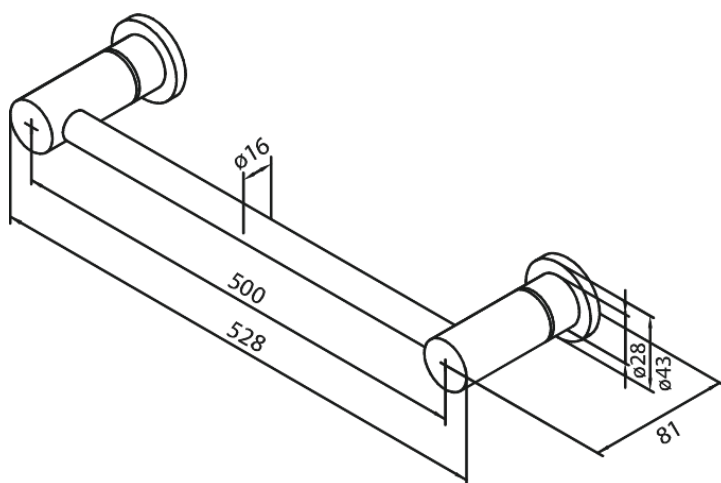

Standard features:

Can be shortened

FM Mattsson Denmark ApS
Hvidkærvej 48, 5250 Odense SV, DK-56416218

+45 88 33 00 34 danmark@fmmattssongroup.com

Mere information på damixa.com

damixa