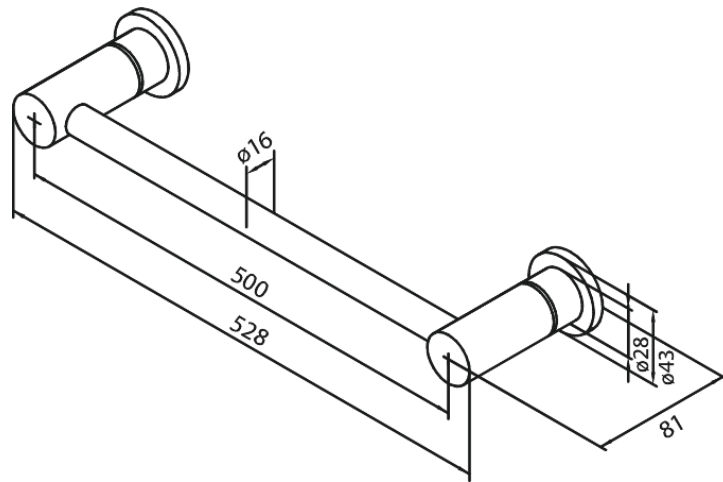

Bathroom Accessories

Towel Rail 500 mm

Article no.: 483042100
Finish: Matt White
Series: Bathroom Accessories

EAN no.: 5708516831648

Standard features:

Can be shortened

FM Mattsson Denmark ApS
Hvidkærvej 48, 5250 Odense SV, DK-56416218