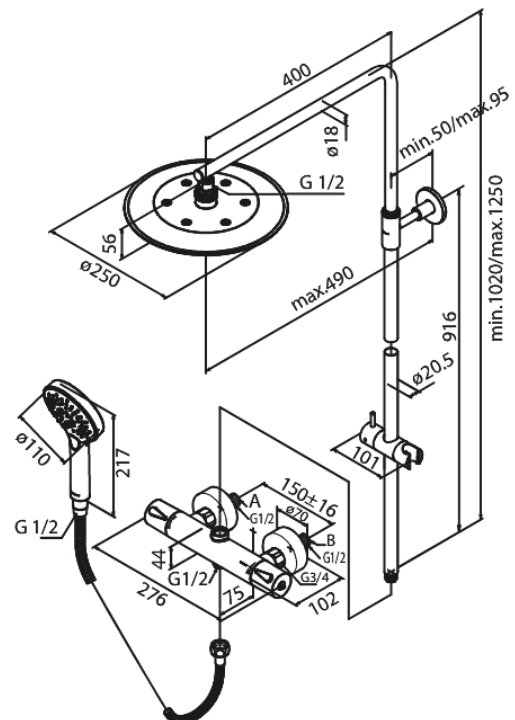

Product features

FM Mattsson Denmark ApS
Hvidkærvej 48, 5250 Odense SV, DK-56416218

+45 88 33 00 34 danmark@fmmattssongroup.com

Mere information på damixa.com

damixa