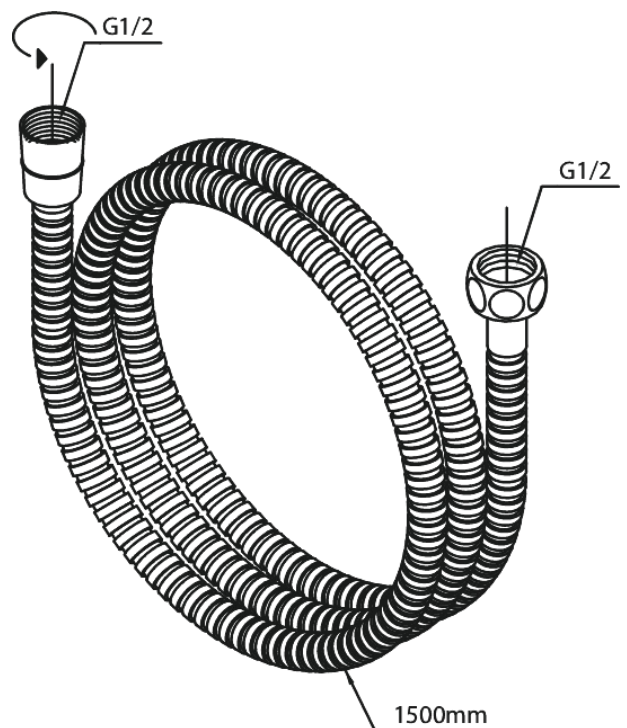

Shower Accessories

# Shower Hose Metal 1500 mm

**Article no.:** 766522100  
**Finish:** Matt White  
**Series:** Shower Accessories

**EAN no.:** 5708516830412

FM Mattsson Denmark ApS  
Hvidkærvej 48, 5250 Odense SV, DK-56416218