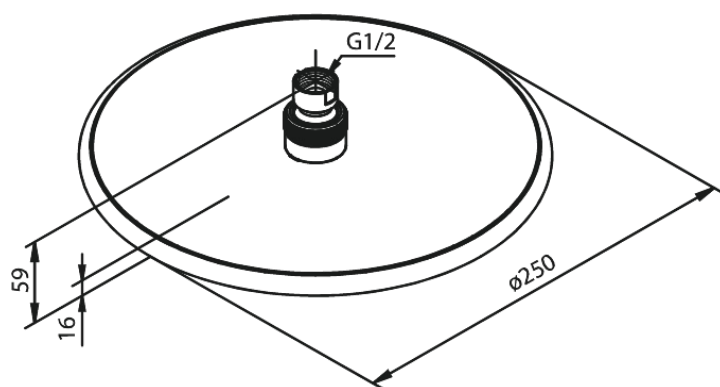

Silhouet

Bell

Article no.: 766632100
Finish: Matt White
Series: Silhouet

EAN no.: 5708516830429

Standard features:

Water consumption max.9 l/min
Ø250mm

Product features

FM Mattsson Denmark ApS
Hvidkærvej 48, 5250 Odense SV, DK-56416218