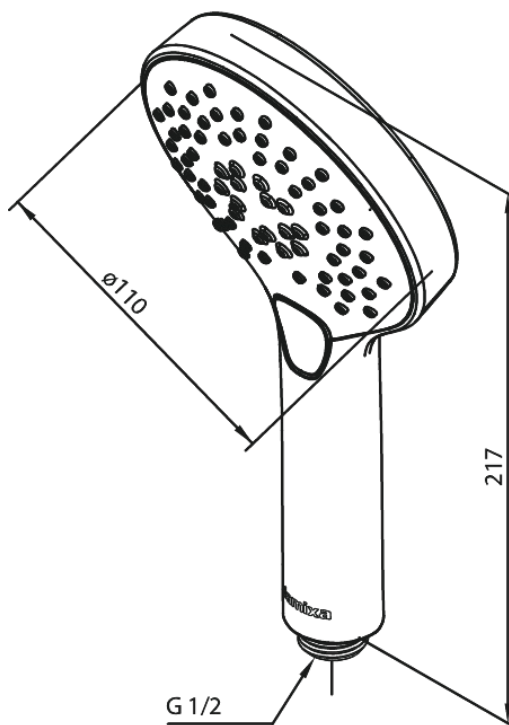

Silhouet

Hand Shower

Article no.: 766862100
Finish: Matt White
Series: Silhouet

EAN no.: 5708516830436

Standard features:

Water consumption max.9 l/min
3 spray modes

Product features

FM Mattsson Denmark ApS
Hvidkærvej 48, 5250 Odense SV, DK-56416218