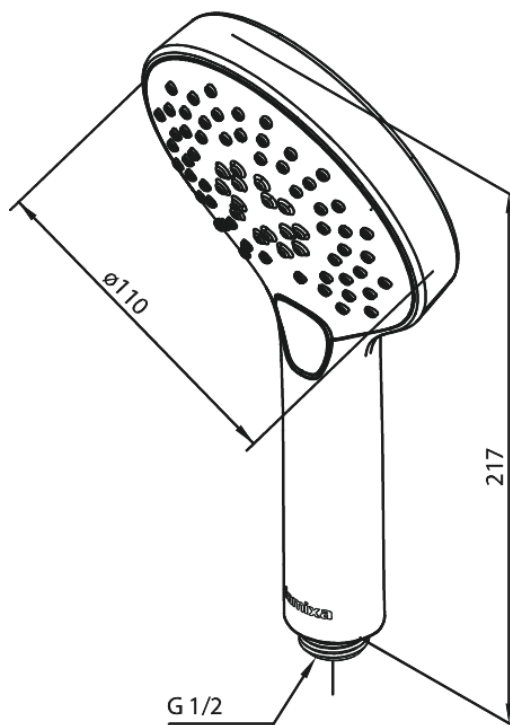

Silhouet

Hand Shower

Article no.: 766862100
Finish: Matt White
Series: Silhouet

EAN no.: 5708516830436

Standard features:

Water consumption max.9 l/min
3 spray modes

Product features

FM Mattsson Denmark ApS
Hvidkærvej 48, 5250 Odense SV, DK-56416218