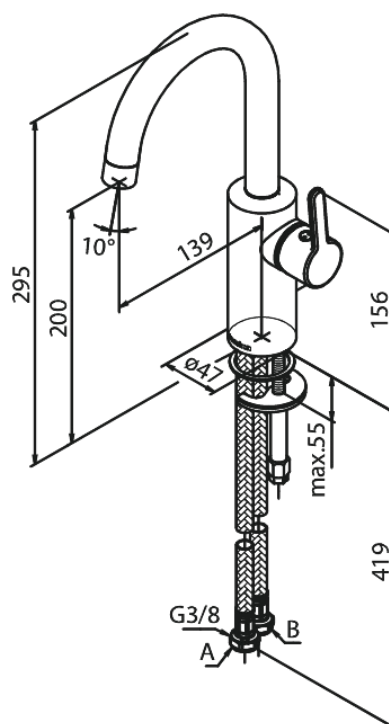

Product features

FM Mattsson Denmark ApS
Hvidkærvej 48, 5250 Odense SV, DK-56416218

+45 88 33 00 34 danmark@fmmattssongroup.com

Mere information på damixa.com

damixa