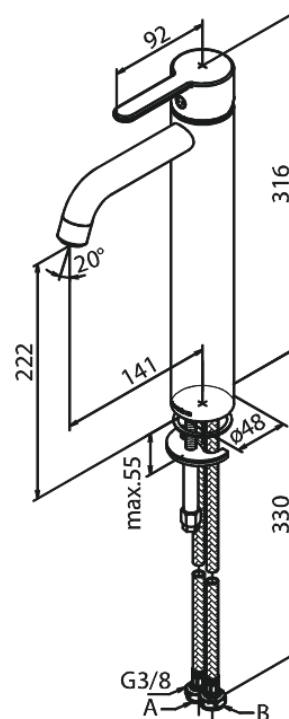

Product features

FM Mattsson Denmark ApS
Hvidkærvej 48, 5250 Odense SV, DK-56416218

+45 88 33 00 34 danmark@fmmattssongroup.com

Mere information på damixa.com

damixa