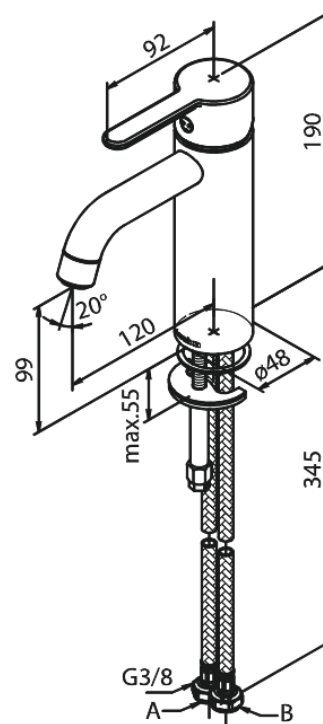

Product features

FM Mattsson Denmark ApS
Hvidkærvej 48, 5250 Odense SV, DK-56416218

+45 88 33 00 34 danmark@fmmattssongroup.com

Mere information på damixa.com

damixa