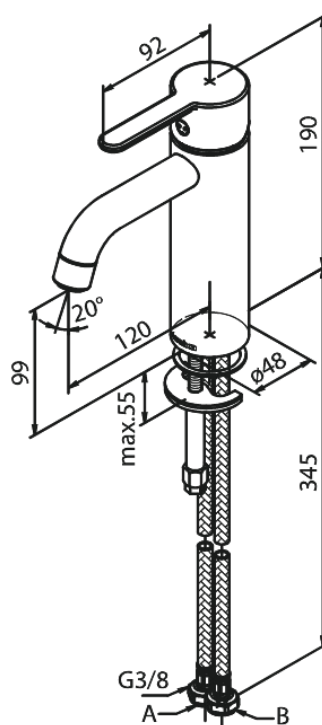

Product features

FM Mattsson Denmark ApS
Hvidkærvej 48, 5250 Odense SV, DK-56416218

+45 88 33 00 34 damixa-international@fmmattsongroup.com

Mere information på damixa.com

damixa