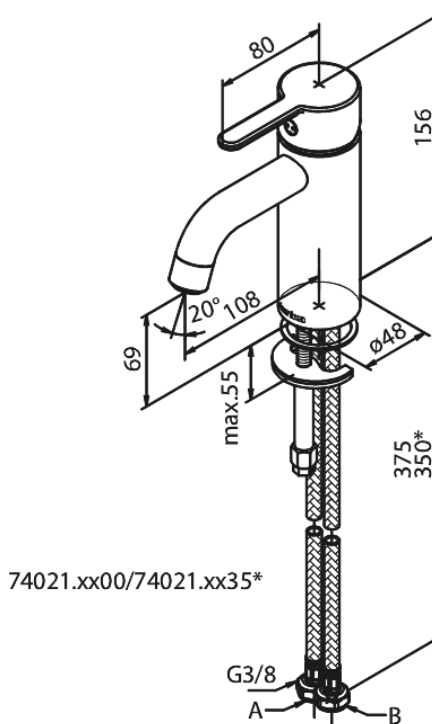

Product features

FM Mattsson Denmark ApS
Hvidkærvej 48, 5250 Odense SV, DK-56416218

+45 88 33 00 34 damixa-international@fmmattsongroup.com

Mere information på damixa.com

damixa