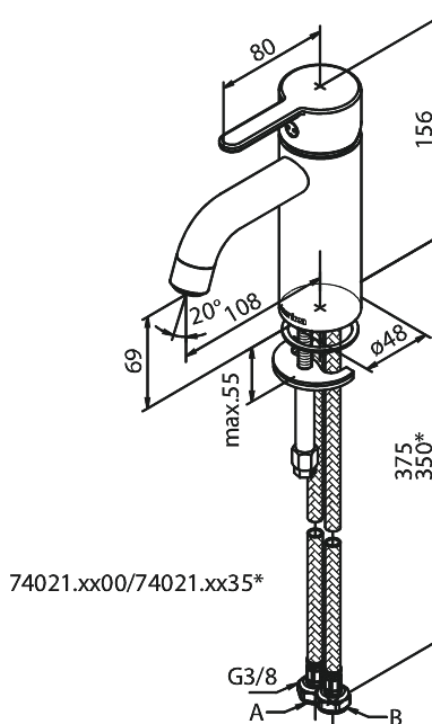

Product features

FM Mattsson Denmark ApS
Hvidkærvej 48, 5250 Odense SV, DK-56416218

+45 88 33 00 34 danmark@fmmattssongroup.com

Mere information på damixa.com

damixa