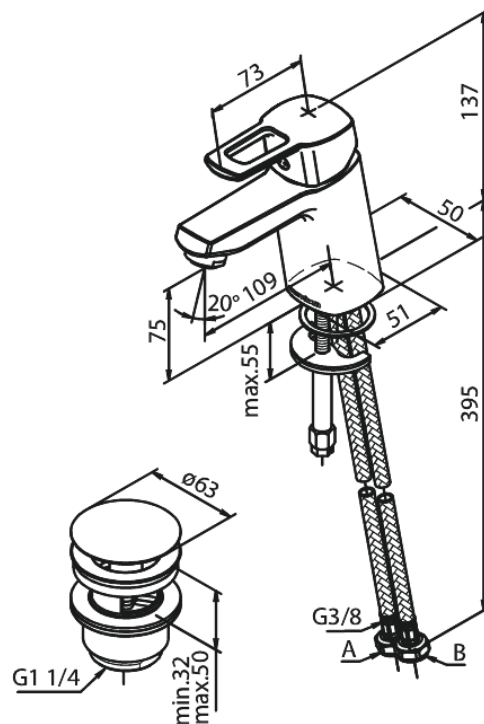

Solid

Basin Mixer

Article no.: 318210000
Finish: Chrome
Series: Solid

EAN no.: 5708516829423

Standard features:

Ceramic cartridge
Water consumption max.6 l/min
Pop up waste with click function

Product features