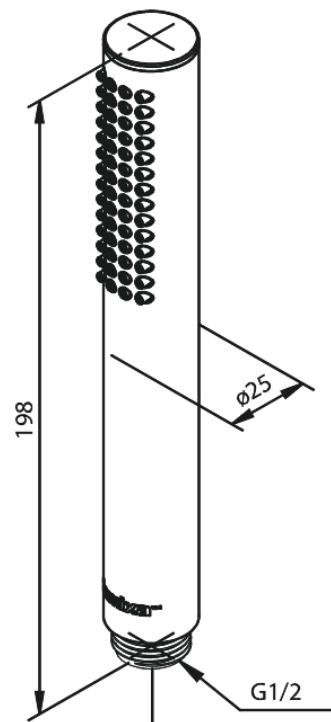

Product features

FM Mattsson Denmark ApS
Hvidkærvej 48, 5250 Odense SV, DK-56416218

+45 88 33 00 34 damixa-international@fmmattsongroup.com

Mere information på damixa.com

damixa