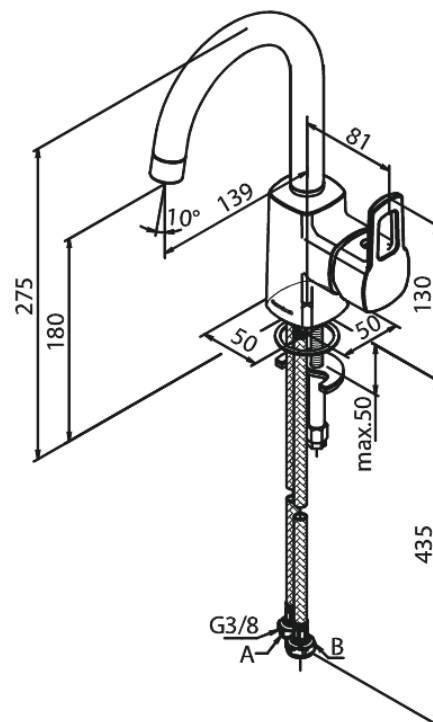

Product features

FM Mattsson Denmark ApS
Hvidkærvej 48, 5250 Odense SV, DK-56416218

+45 88 33 00 34 danmark@fmmattssongroup.com

Mere information på damixa.com

damixa