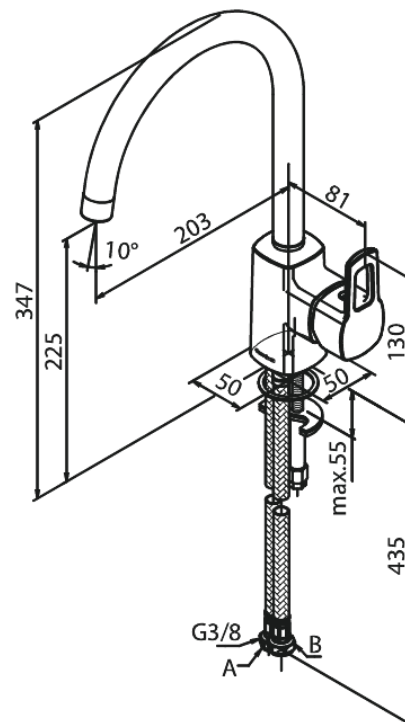

Product features

FM Mattsson Denmark ApS
Hvidkærvej 48, 5250 Odense SV, DK-56416218

+45 88 33 00 34 danmark@fmmattssongroup.com

Mere information på damixa.com

damixa