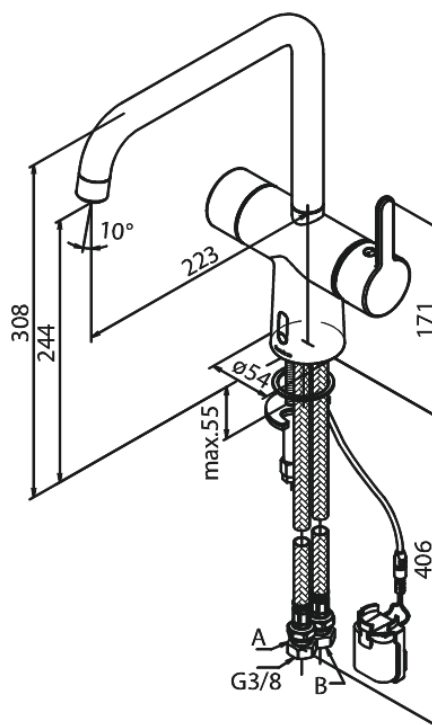

Product features

FM Mattsson Denmark ApS
Hvidkærvej 48, 5250 Odense SV, DK-56416218

+45 88 33 00 34 danmark@fmmattssongroup.com

Mere information på damixa.com

damixa