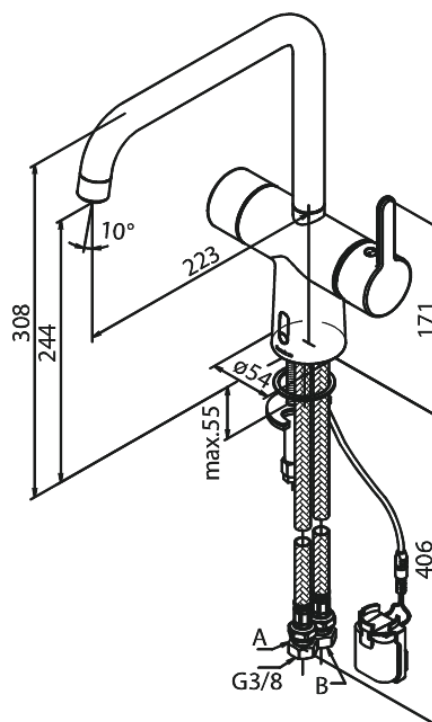

FM Mattsson Denmark ApS
Hvidkærvej 48, 5250 Odense SV, DK-56416218

+45 88 33 00 34 damixa-international@fmmattsongroup.com

Mere information på damixa.com

damixa