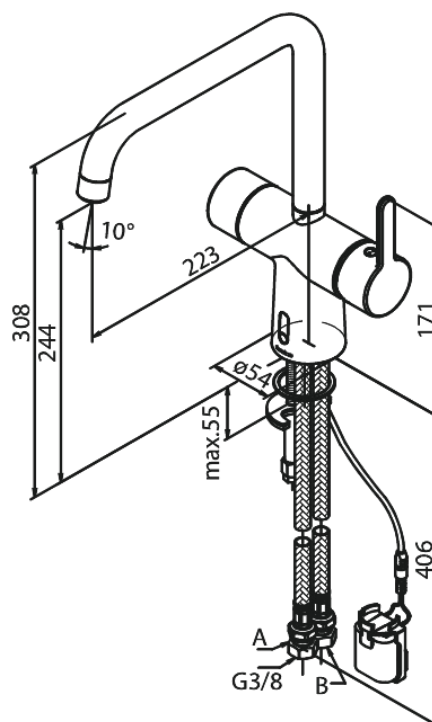

FM Mattsson Denmark ApS
Hvidkærvej 48, 5250 Odense SV, DK-56416218

+45 88 33 00 34 danmark@fmmattssongroup.com

Mere information på damixa.com

damixa