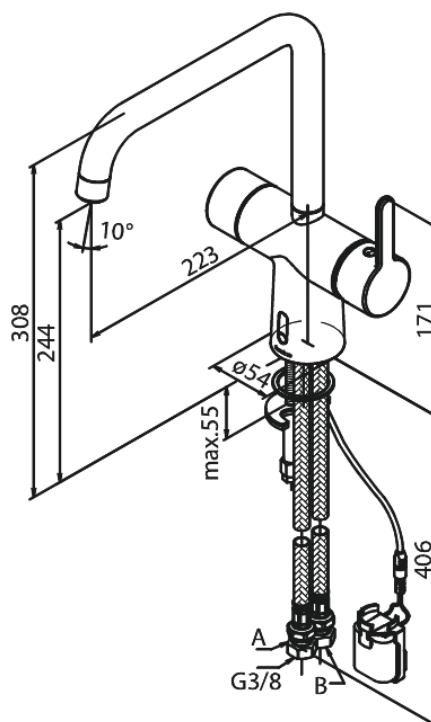

FM Mattsson Denmark ApS
Hvidkærvej 48, 5250 Odense SV, DK-56416218

+45 88 33 00 34 damixa-international@fmmattsongroup.com

Mere information på damixa.com

damixa