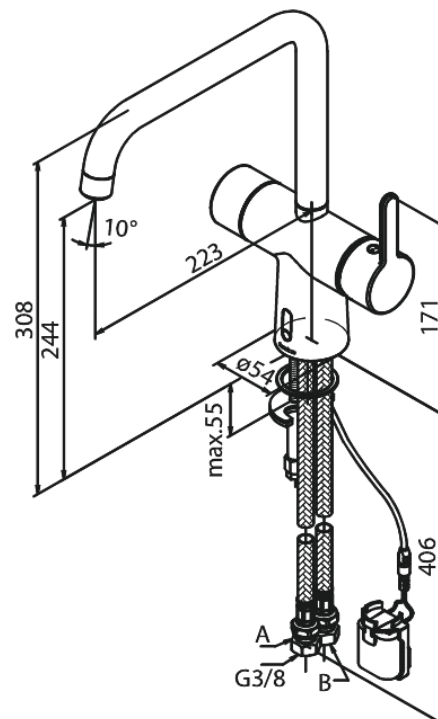

FM Mattsson Denmark ApS
Hvidkærvej 48, 5250 Odense SV, DK-56416218

+45 88 33 00 34 danmark@fmmattssongroup.com

Mere information på damixa.com

damixa