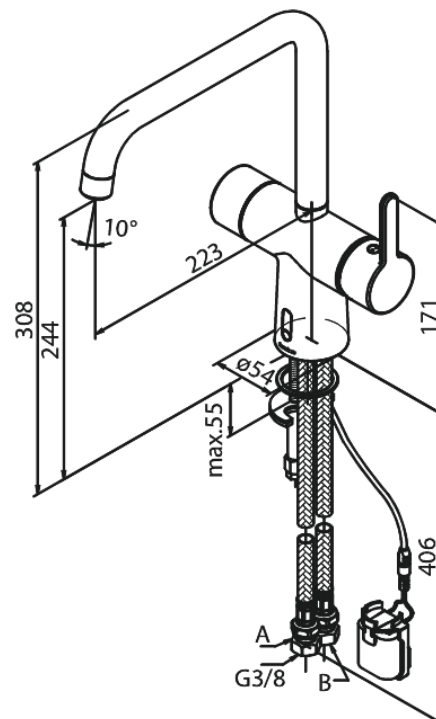

FM Mattsson Denmark ApS
Hvidkærvej 48, 5250 Odense SV, DK-56416218

+45 88 33 00 34 damixa-international@fmmattsongroup.com

Mere information på damixa.com

damixa