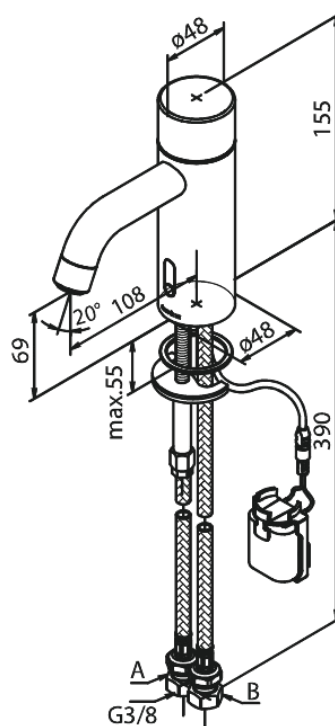

Product features

FM Mattsson Denmark ApS
Hvidkærvej 48, 5250 Odense SV, DK-56416218

+45 88 33 00 34 danmark@fmmattssongroup.com

Mere information på damixa.com

damixa