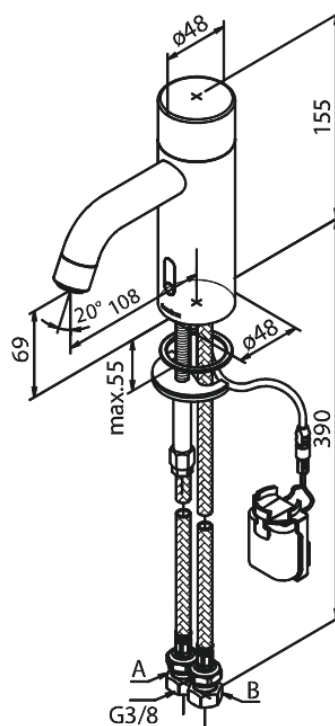

Product features

FM Mattsson Denmark ApS
Hvidkærvej 48, 5250 Odense SV, DK-56416218

+45 88 33 00 34 damixa-international@fmmattsongroup.com

Mere information på damixa.com

damixa