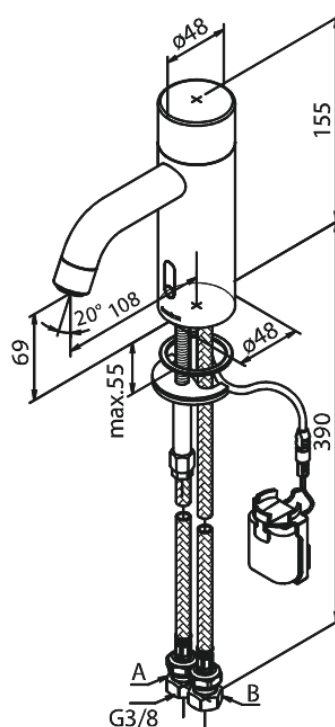

Product features

FM Mattsson Denmark ApS
Hvidkærvej 48, 5250 Odense SV, DK-56416218

+45 88 33 00 34 danmark@fmmattssongroup.com

Mere information på damixa.com

damixa