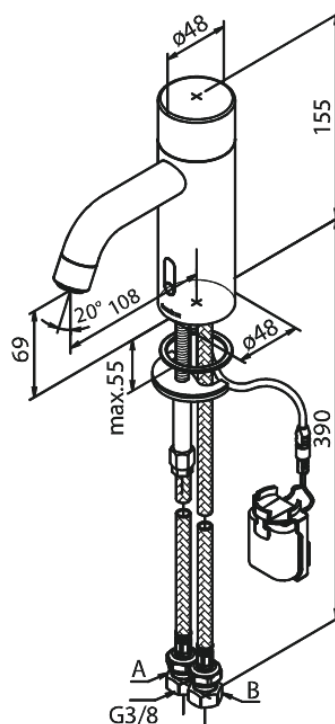

Product features

FM Mattsson Denmark ApS
Hvidkærvej 48, 5250 Odense SV, DK-56416218

+45 88 33 00 34 danmark@fmmattssongroup.com

Mere information på damixa.com

damixa