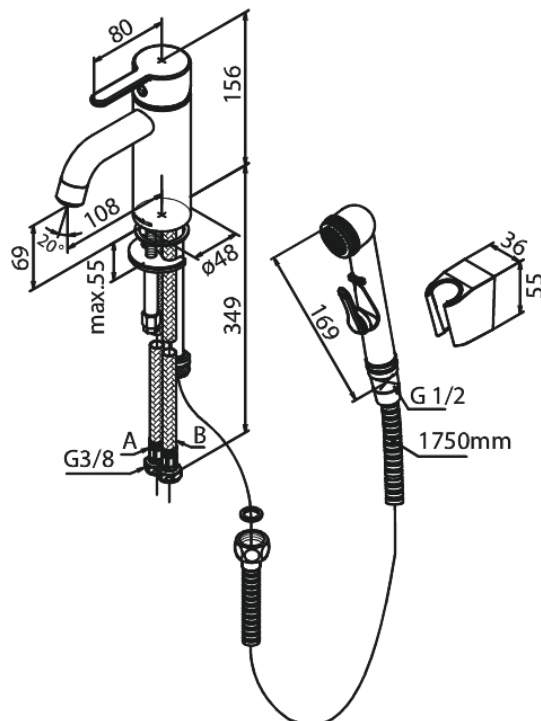

FM Mattsson Denmark ApS
Hvidkærvej 48, 5250 Odense SV, DK-56416218

+45 88 33 00 34 danmark@fmmattssongroup.com

Mere information på damixa.com

damixa