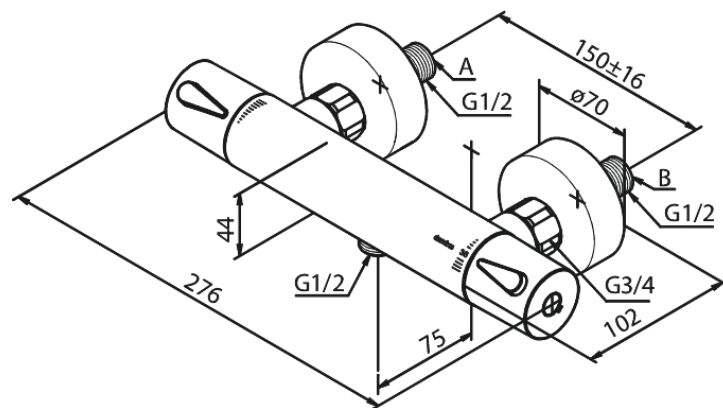

FM Mattsson Denmark ApS
Hvidkærvej 48, 5250 Odense SV, DK-56416218

+45 88 33 00 34 danmark@fmmattssongroup.com

Mere information på damixa.com

damixa