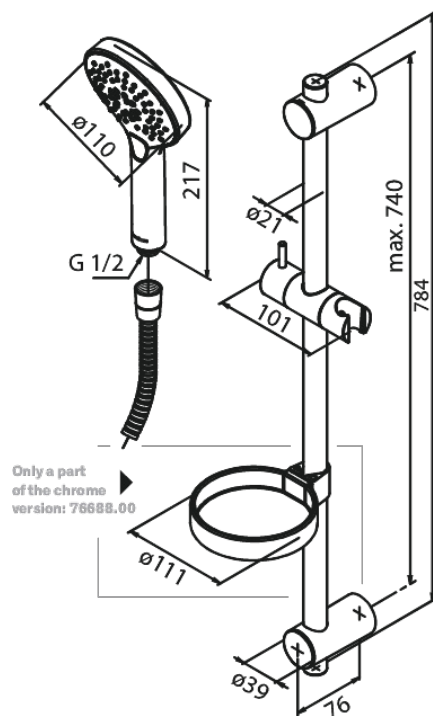

Silhouet Flex

Article no.: 766886100
Finish: Matt black
Series: Silhouet

EAN no.: 5708516828105

Standard features:

Water consumption max.9 l/min
3 spray modes
Adjustable wall brackets
1500 mm shower hose

Product features