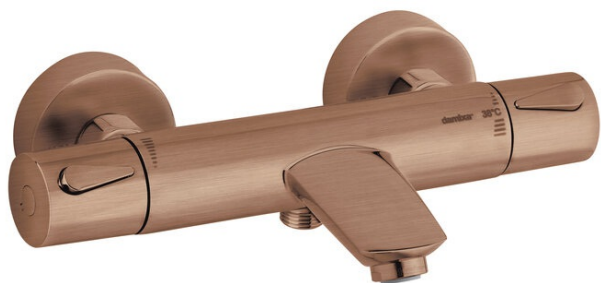

Silhouet

# Thermostatic Bath/Shower Mixer

**Article no.:** 745008700  
**Finish:** Brushed Copper PVD  
**Series:** Silhouet

**EAN no.:** 5708516827955

## Standard features:

Ceramic cartridge  
Standard 150mm centres  
With 3/4" wall plates & eccentric unions  
1/2" connection for hand shower hose