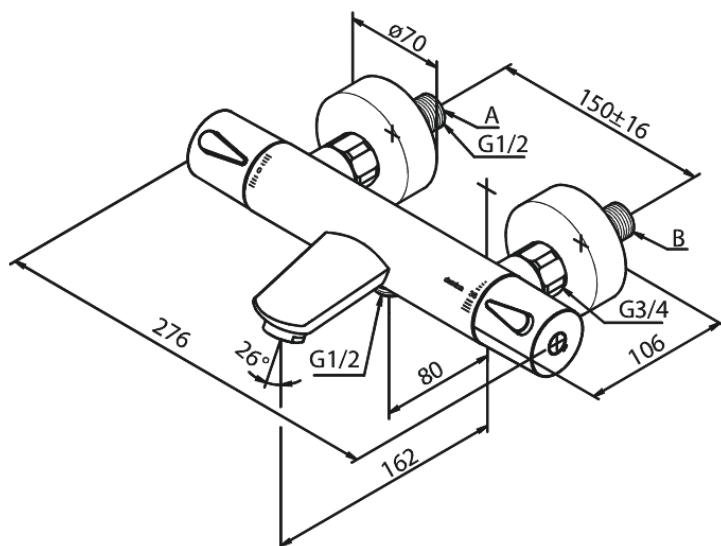

FM Mattsson Denmark ApS
Hvidkærvej 48, 5250 Odense SV, DK-56416218

+45 88 33 00 34 danmark@fmmattssongroup.com

Mere information på damixa.com

damixa