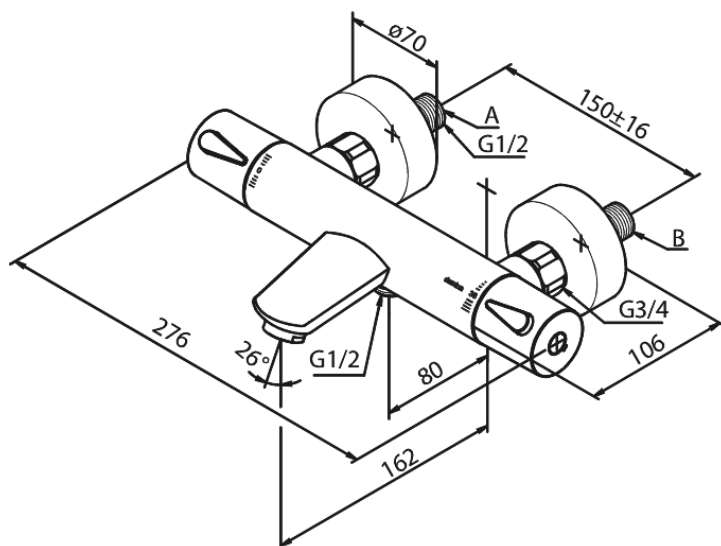

FM Mattsson Denmark ApS
Hvidkærvej 48, 5250 Odense SV, DK-56416218

+45 88 33 00 34 damixa-international@fmmattsongroup.com

Mere information på damixa.com

damixa