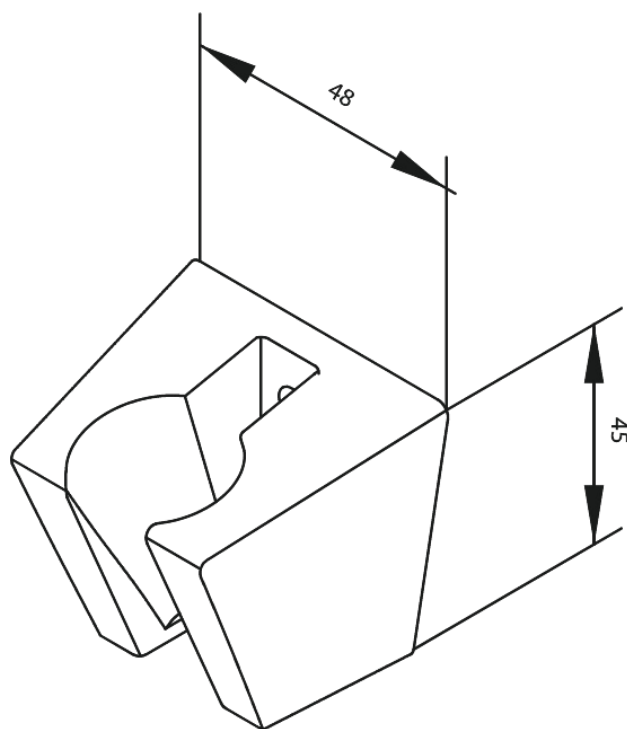

# Fixed Wall Bracket for hand shower

**Article no.:** 766107900  
**Finish:** Brushed Brass PVD  
**Series:** Shower Accessories

**EAN no.:** 5708516827962

FM Mattsson Denmark ApS  
Hvidkærvej 48, 5250 Odense SV, DK-56416218