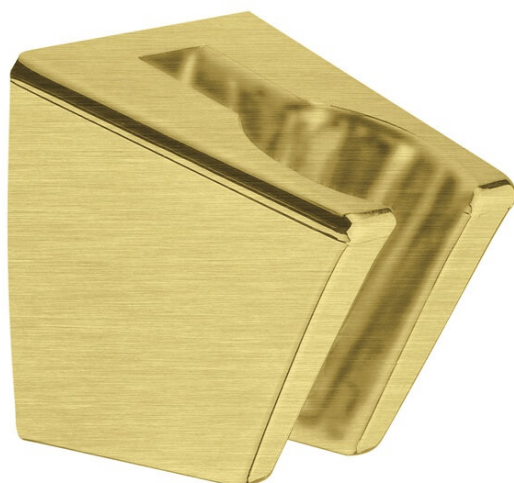

Shower Accessories

# Fixed Wall Bracket for hand shower

**Article no.:** 766107900  
**Finish:** Brushed Brass PVD  
**Series:** Shower Accessories

**EAN no.:** 5708516827962

FM Mattsson Denmark ApS  
Hvidkærvej 48, 5250 Odense SV, DK-56416218