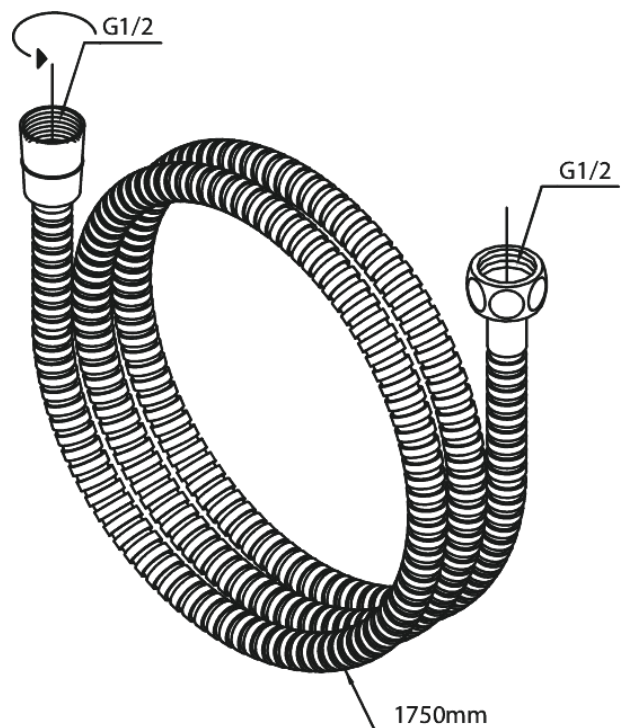

Shower Accessories

# Shower Hose Metal 1750 mm

**Article no.:** 766538700  
**Finish:** Brushed Copper PVD  
**Series:** Shower Accessories

**EAN no.:** 5708516828259

FM Mattsson Denmark ApS  
Hvidkærvej 48, 5250 Odense SV, DK-56416218