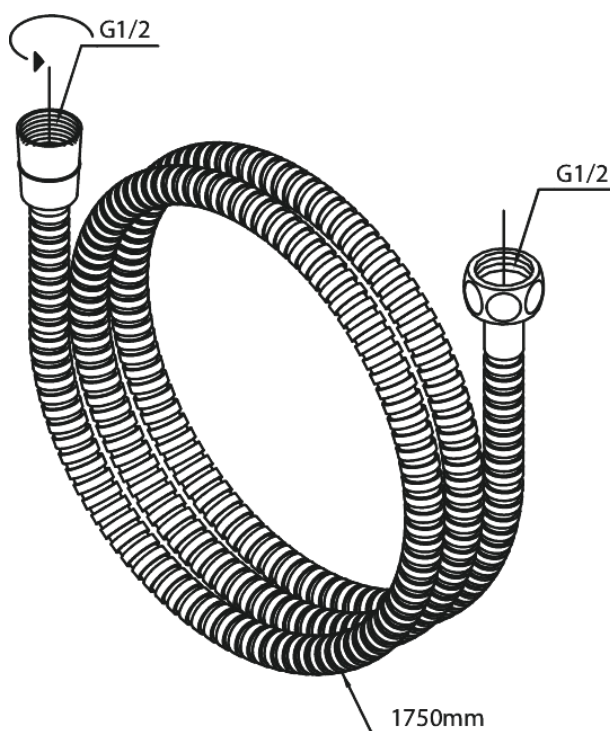

Shower Accessories

Shower Hose Metal 1750 mm

Article no.: 766538700
Finish: Brushed Copper PVD
Series: Shower Accessories

EAN no.: 5708516828259

FM Mattsson Denmark ApS
Hvidkærvej 48, 5250 Odense SV, DK-56416218