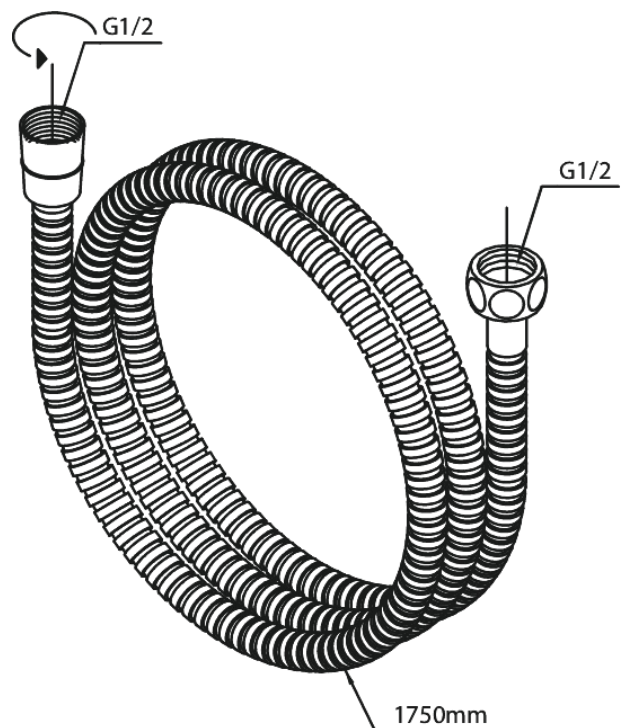

Shower Accessories

# Shower Hose Metal 1750 mm

**Article no.:** 766537900  
**Finish:** Brushed Brass PVD  
**Series:** Shower Accessories

**EAN no.:** 5708516828242

FM Mattsson Denmark ApS  
Hvidkærvej 48, 5250 Odense SV, DK-56416218