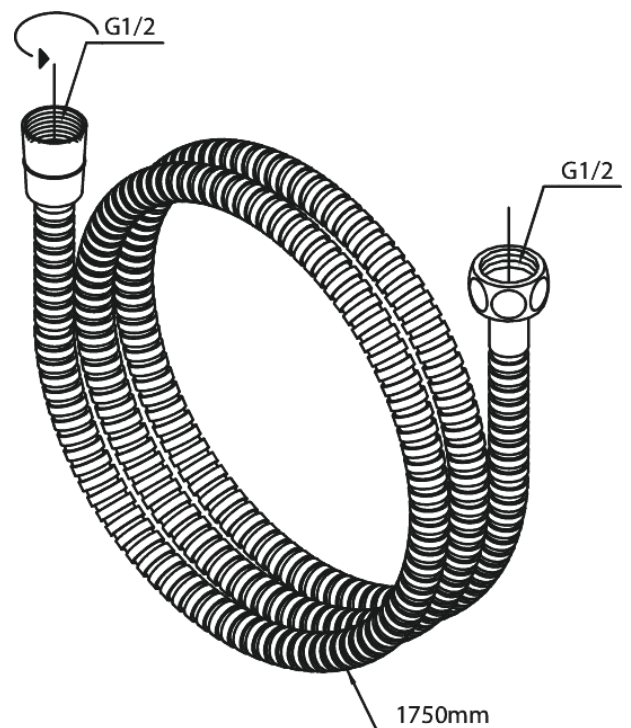

Shower Accessories

Shower Hose Metal 1750 mm

Article no.: 766537900
Finish: Brushed Brass PVD
Series: Shower Accessories

EAN no.: 5708516828242

FM Mattsson Denmark ApS
Hvidkærvej 48, 5250 Odense SV, DK-56416218