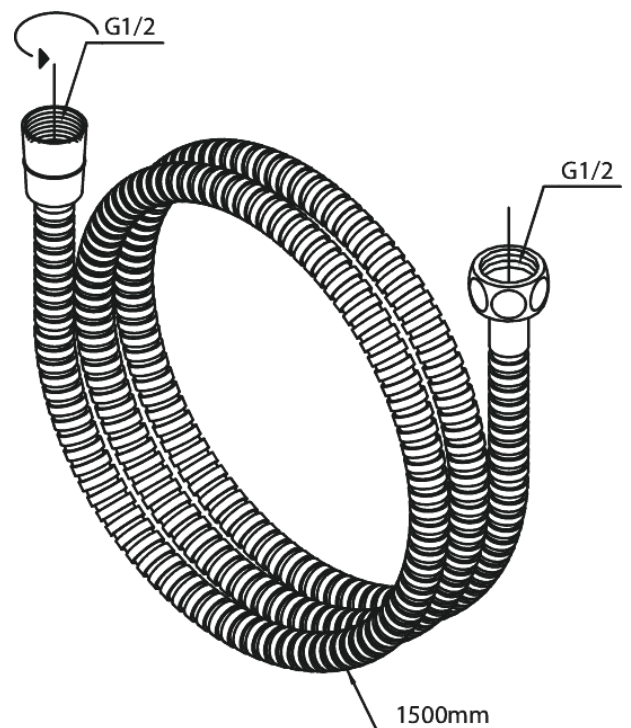

Shower Accessories

Shower Hose Metal 1500 mm

Article no.: 766528700
Finish: Brushed Copper PVD
Series: Shower Accessories

EAN no.: 5708516827993

FM Mattsson Denmark ApS
Hvidkærvej 48, 5250 Odense SV, DK-56416218