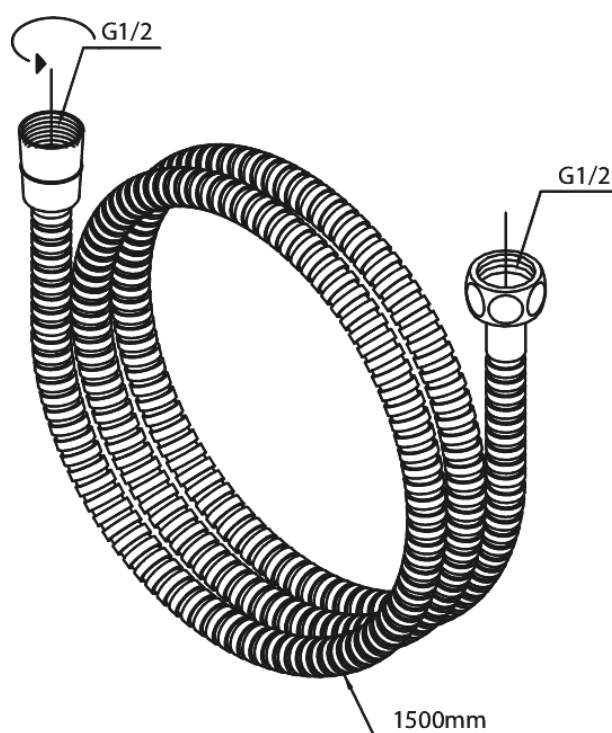

Shower Accessories

Shower Hose Metal 1500 mm

Article no.: 766527900
Finish: Brushed Brass PVD
Series: Shower Accessories

EAN no.: 5708516827986

FM Mattsson Denmark ApS
Hvidkærvej 48, 5250 Odense SV, DK-56416218