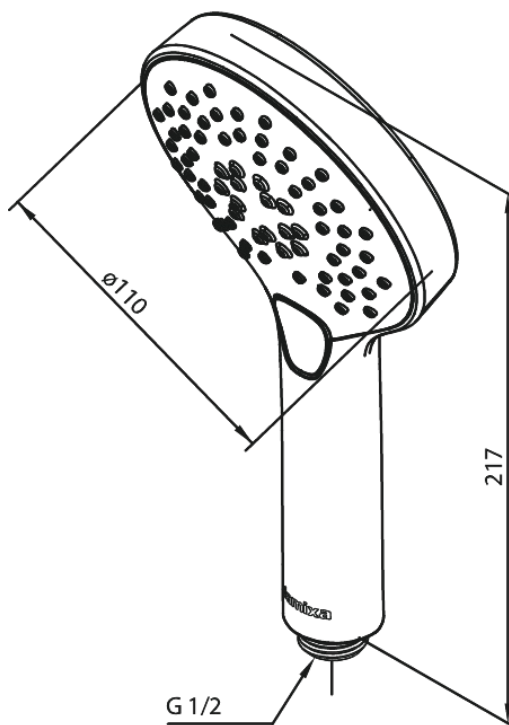

Silhouet

Hand Shower

Article no.: 766868700
Finish: Brushed Copper PVD
Series: Silhouet

EAN no.: 5708516828037

Standard features:

Water consumption max.9 l/min
3 spray modes

Product features

FM Mattsson Denmark ApS
Hvidkærvej 48, 5250 Odense SV, DK-56416218