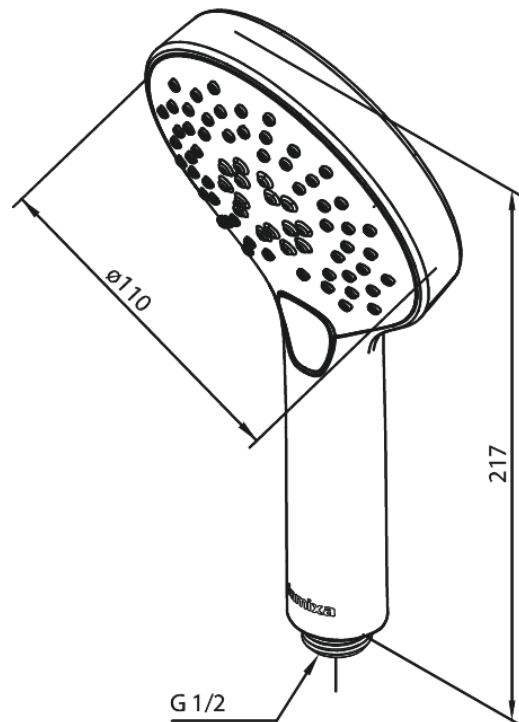

Silhouet

Hand Shower

Article no.: 766868700
Finish: Brushed Copper PVD
Series: Silhouet

EAN no.: 5708516828037

Standard features:

Water consumption max.9 l/min
3 spray modes

Product features

FM Mattsson Denmark ApS
Hvidkærvej 48, 5250 Odense SV, DK-56416218