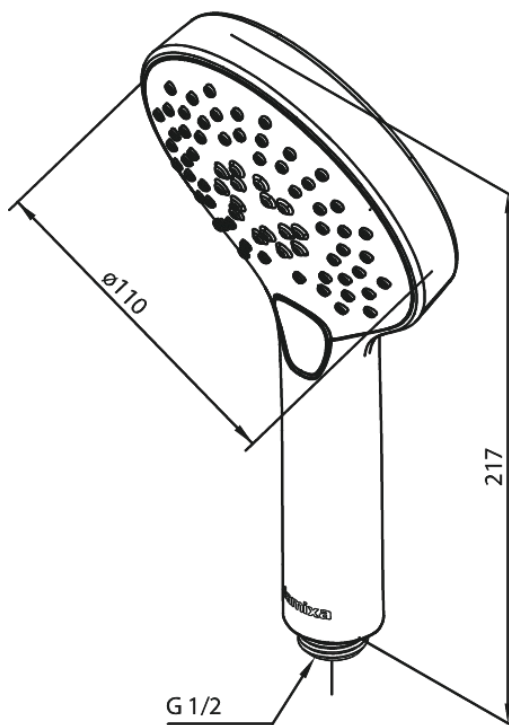

Product features

FM Mattsson Denmark ApS
Hvidkærvej 48, 5250 Odense SV, DK-56416218

+45 88 33 00 34 damixa-international@fmmattsongroup.com

Mere information på damixa.com

damixa