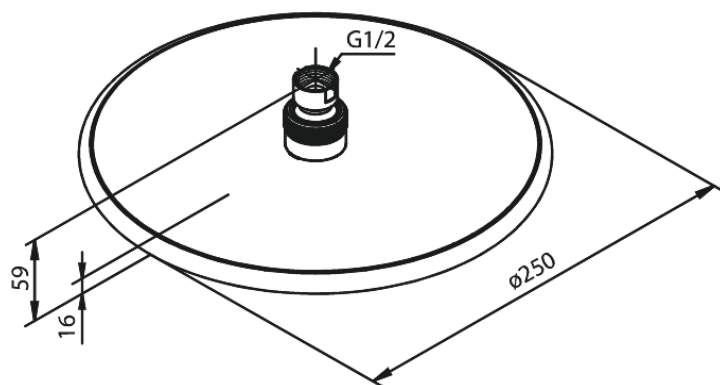

Silhouet Bell

Article no.: 766637900
Finish: Brushed Brass PVD
Series: Silhouet

EAN no.: 5708516828006

Standard features:

Water consumption max.9 l/min
Ø250mm

Product features

FM Mattsson Denmark ApS
Hvidkærvej 48, 5250 Odense SV, DK-56416218