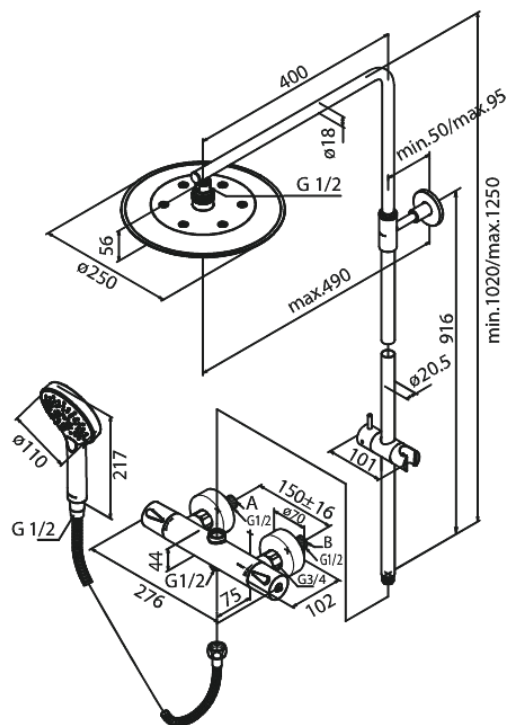

Product features

FM Mattsson Denmark ApS
Hvidkærvej 48, 5250 Odense SV, DK-56416218

+45 88 33 00 34 damixa-international@fmmattsongroup.com

Mere information på damixa.com

damixa