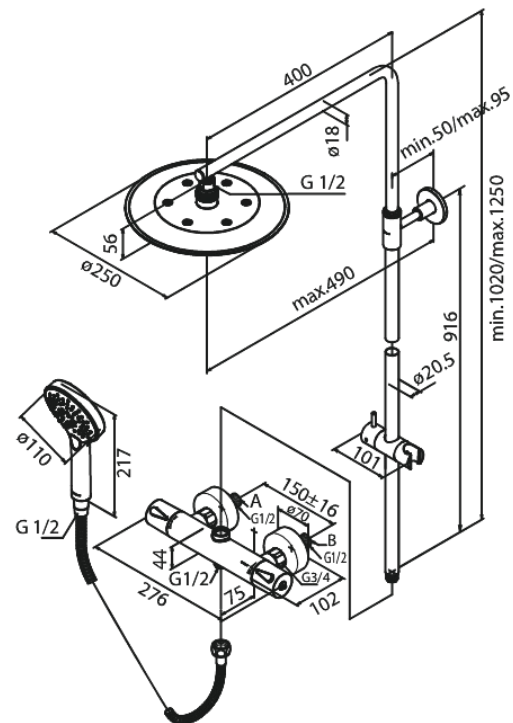

Product features

FM Mattsson Denmark ApS
Hvidkærvej 48, 5250 Odense SV, DK-56416218

+45 88 33 00 34 danmark@fmmattssongroup.com

Mere information på damixa.com

damixa