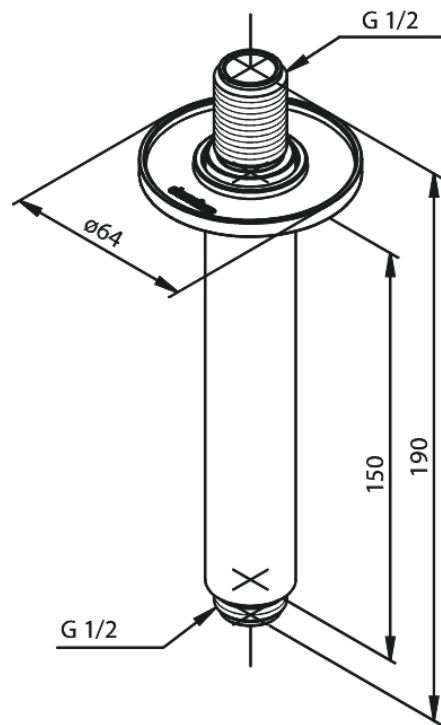

Concealed

Shower Arm - Ceiling Mounted

Article no.: 766186100
Finish: Matt black
Series: Concealed

EAN no.: 5708516828624

FM Mattsson Denmark ApS
Hvidkærvej 48, 5250 Odense SV, DK-56416218

+45 88 33 00 34 danmark@fmmattssongroup.com

Mere information på damixa.com

damixa