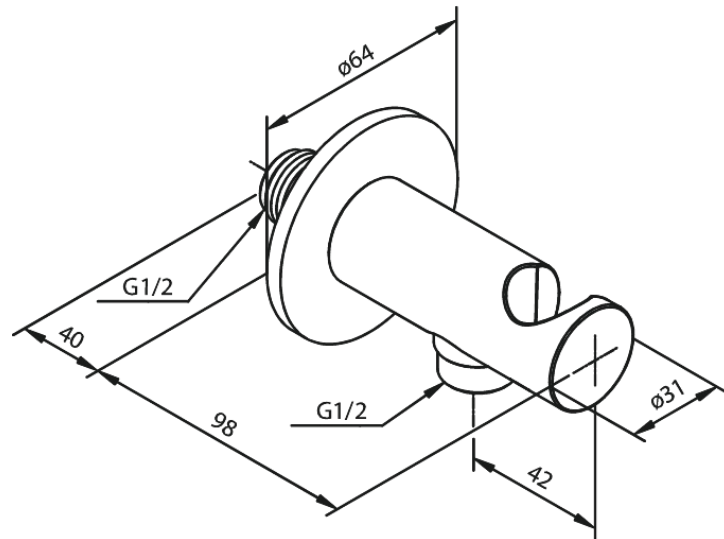

# Outlet elbow with shower holder

**Article no.:** 484466100  
**Finish:** Matt black  
**Series:** Concealed

**EAN no.:** 5708516828631

FM Mattsson Denmark ApS  
Hvidkærvej 48, 5250 Odense SV, DK-56416218