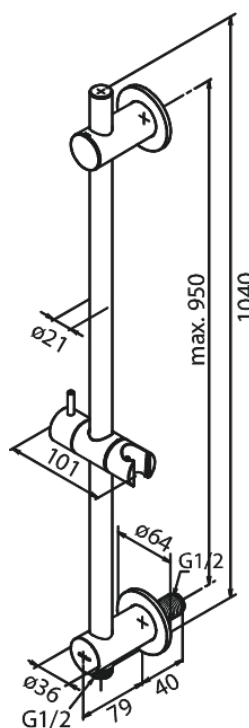

Concealed

Shower Rail with Integrated Outlet & Holder

Article no.: 766856100
Finish: Matt black
Series: Concealed

EAN no.: 5708516828501

FM Mattsson Denmark ApS
Hvidkærvej 48, 5250 Odense SV, DK-56416218

+45 88 33 00 34 damixa-international@fmmattssongroup.com