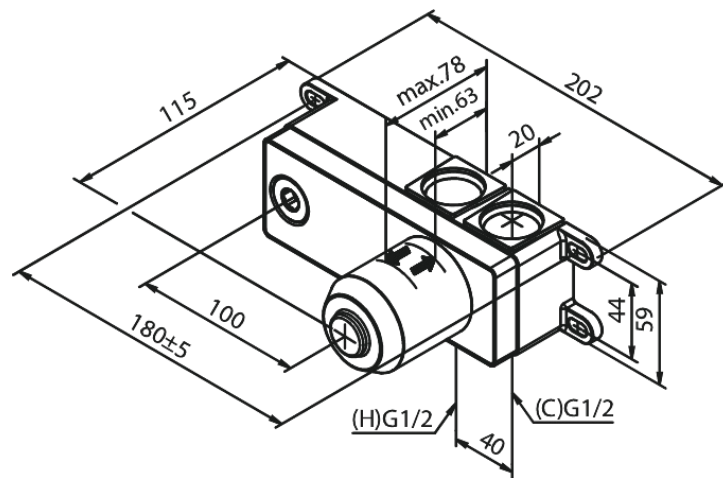

Concealed

Built in Basin Mixer Box

Article no.: 470406100
Finish: Matt black
Series: Concealed

EAN no.: 5708516828600

Standard features:

Build-in depth (min. 63mm - max. 78mm)
Ceramic Parts

Product features