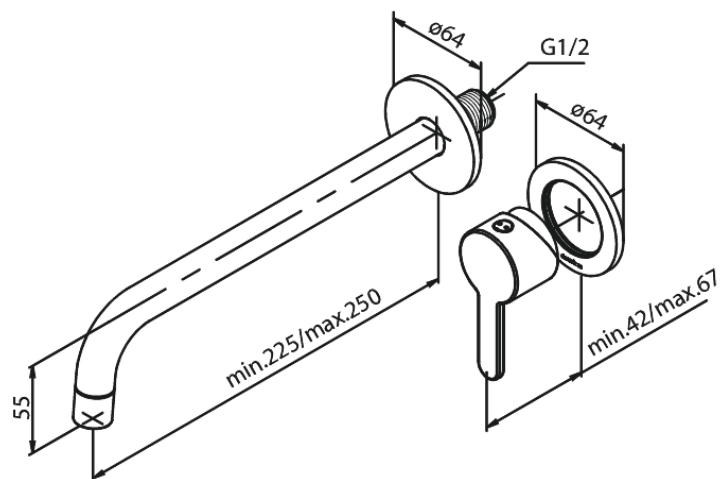

FM Mattsson Denmark ApS
Hvidkærvej 48, 5250 Odense SV, DK-56416218

+45 88 33 00 34 danmark@fmmattssongroup.com

Mere information på damixa.com

damixa