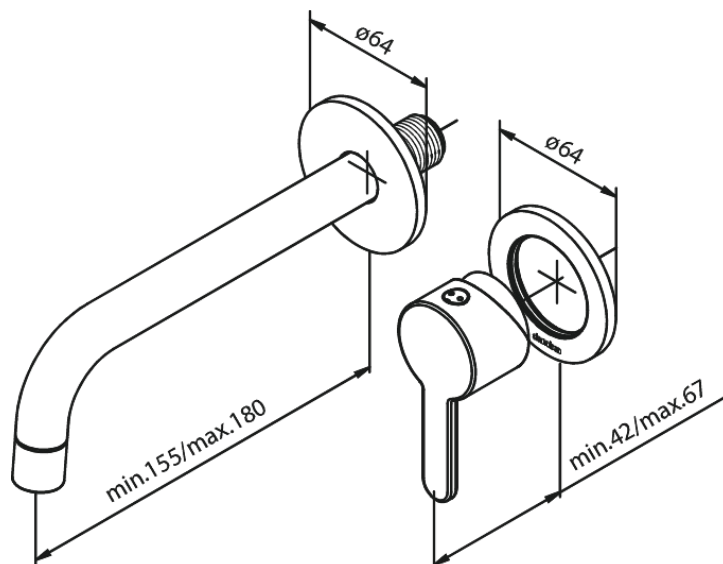

Product features

FM Mattsson Denmark ApS
Hvidkærvej 48, 5250 Odense SV, DK-56416218

+45 88 33 00 34 damixa-international@fmmattsongroup.com

Mere information på damixa.com

damixa