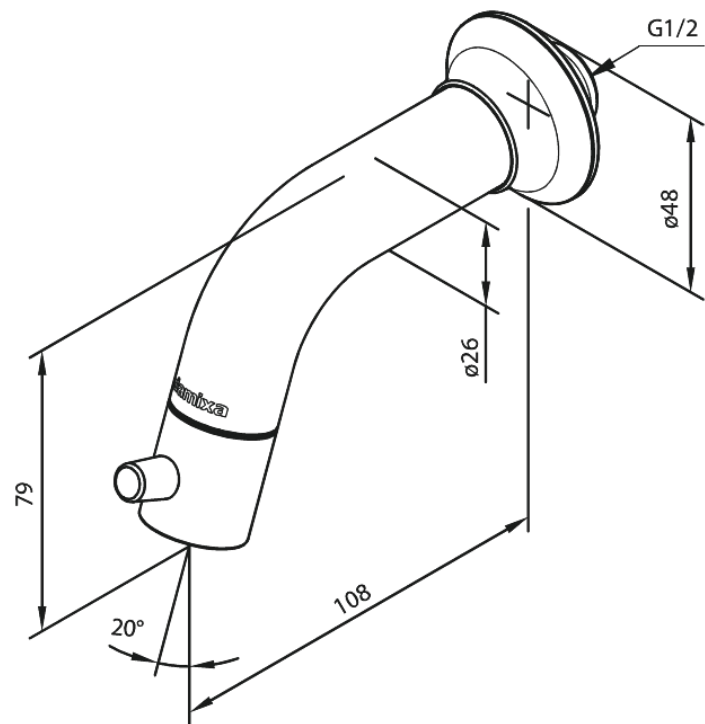

Sky

Pillar tap - wall mounted

Article no.: 481166100
Finish: Matt black
Series: Sky

EAN no.: 5708516827542

FM Mattsson Denmark ApS
Hvidkærvej 48, 5250 Odense SV, DK-56416218

+45 88 33 00 34 danmark@fmmattssongroup.com