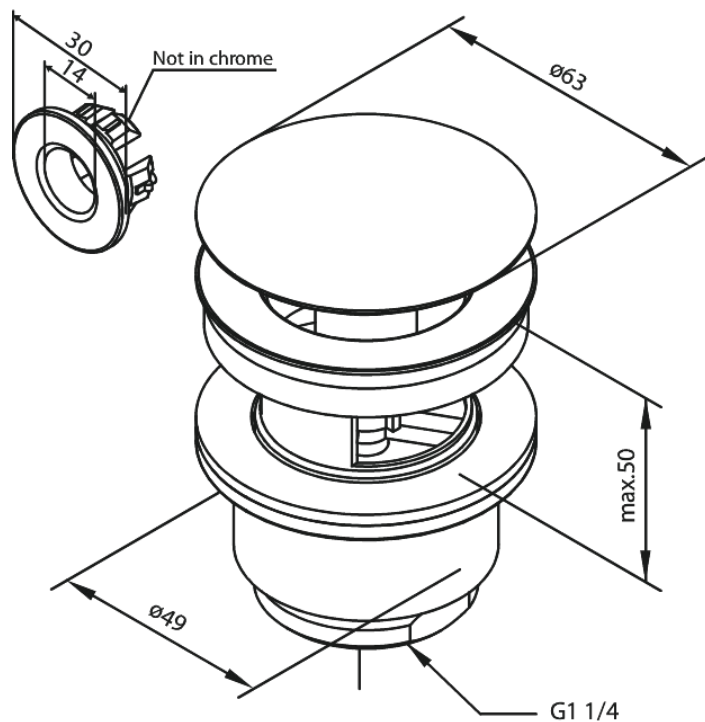

Bathroom Accessories

Pop Up Waste with click-function

Article no.: 238507900
Finish: Brushed Brass PVD
Series: Bathroom Accessories

EAN no.: 5708516828044

Standard features:

Ø63
Max. 50mm

FM Mattsson Denmark ApS
Hvidkærvej 48, 5250 Odense SV, DK-56416218