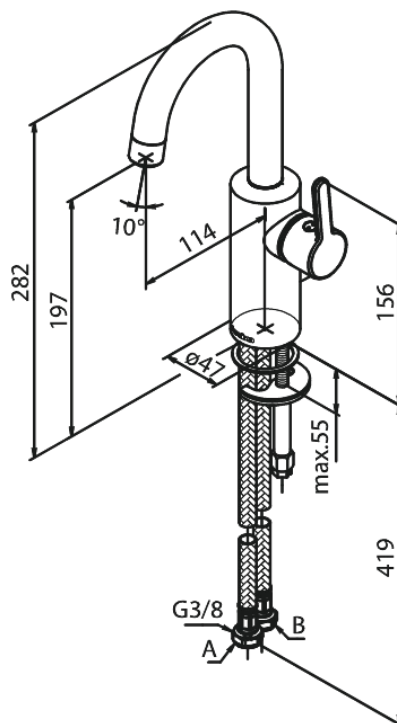

Product features

FM Mattsson Denmark ApS
Hvidkærvej 48, 5250 Odense SV, DK-56416218

+45 88 33 00 34 danmark@fmmattssongroup.com

Mere information på damixa.com

damixa