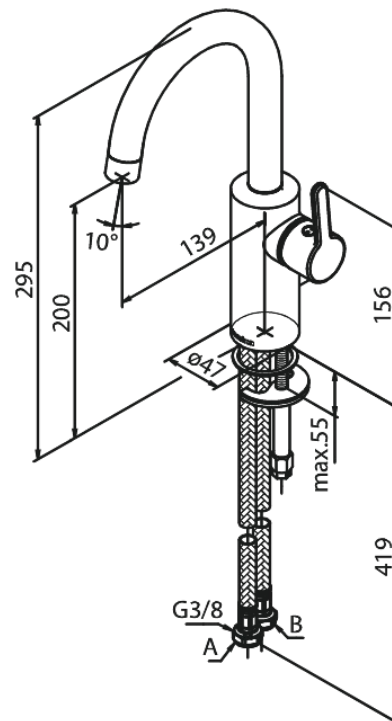

Product features

FM Mattsson Denmark ApS
Hvidkærvej 48, 5250 Odense SV, DK-56416218

+45 88 33 00 34 damixa-international@fmmattssongroup.com

Mere information på damixa.com

damixa