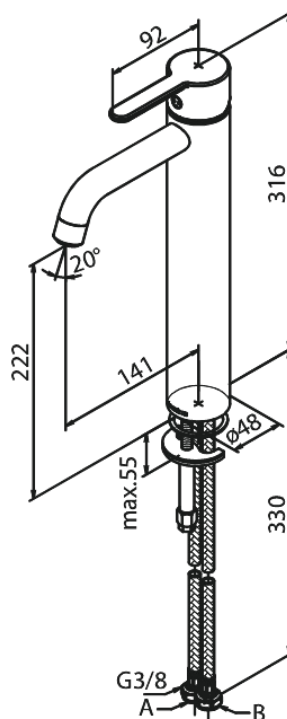

Product features

FM Mattsson Denmark ApS
Hvidkærvej 48, 5250 Odense SV, DK-56416218

+45 88 33 00 34 danmark@fmmattssongroup.com

Mere information på damixa.com

damixa