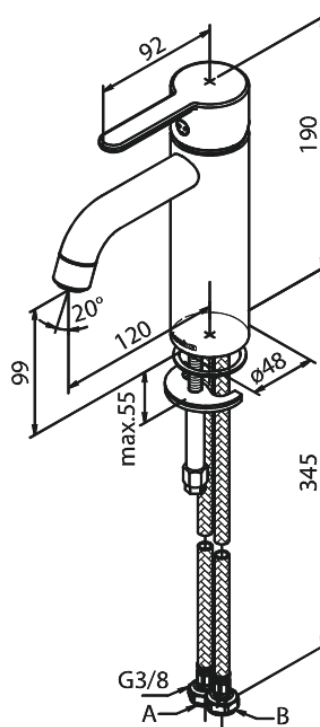

FM Mattsson Denmark ApS
Hvidkærvej 48, 5250 Odense SV, DK-56416218

+45 88 33 00 34 danmark@fmmattssongroup.com

Mere information på damixa.com

damixa