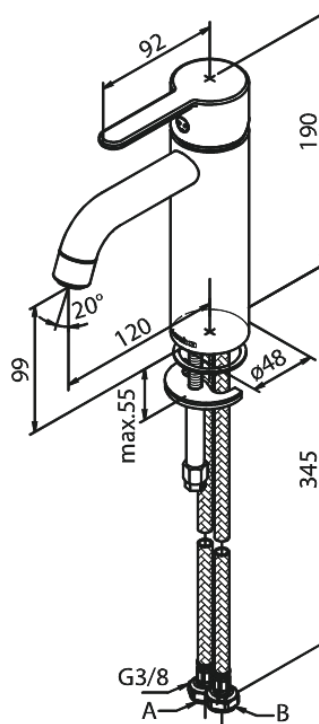

FM Mattsson Denmark ApS
Hvidkærvej 48, 5250 Odense SV, DK-56416218

+45 88 33 00 34 damixa-international@fmmattsongroup.com

Mere information på damixa.com

damixa