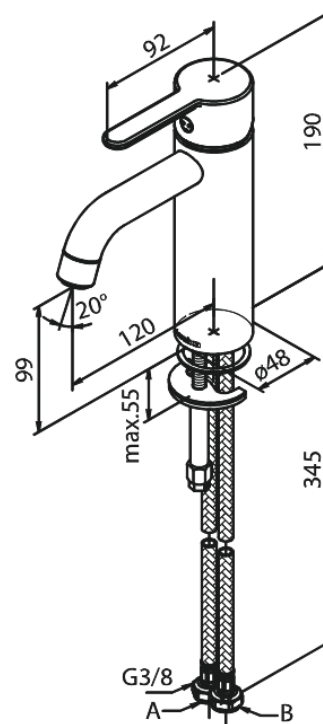

FM Mattsson Denmark ApS
Hvidkærvej 48, 5250 Odense SV, DK-56416218

+45 88 33 00 34 damixa-international@fmmattsongroup.com

Mere information på damixa.com

damixa